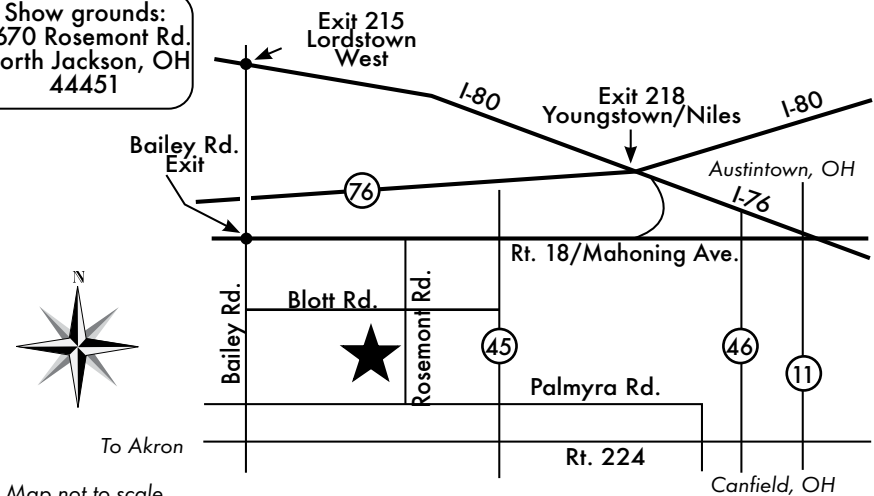

X-Country Schooling:

Sat 10am - 4pm
Weekend prior, Thurs & Fri also available by appointment only

Make checks payable to: Hackamore Farm LLC

Attn: Mini Trial Entry
3670 Rosemont Rd.
North Jackson, OH 44451

Safe to mapquest

Show grounds:
3670 Rosemont Rd.
North Jackson, OH
44451

www.hackamorefarm.com